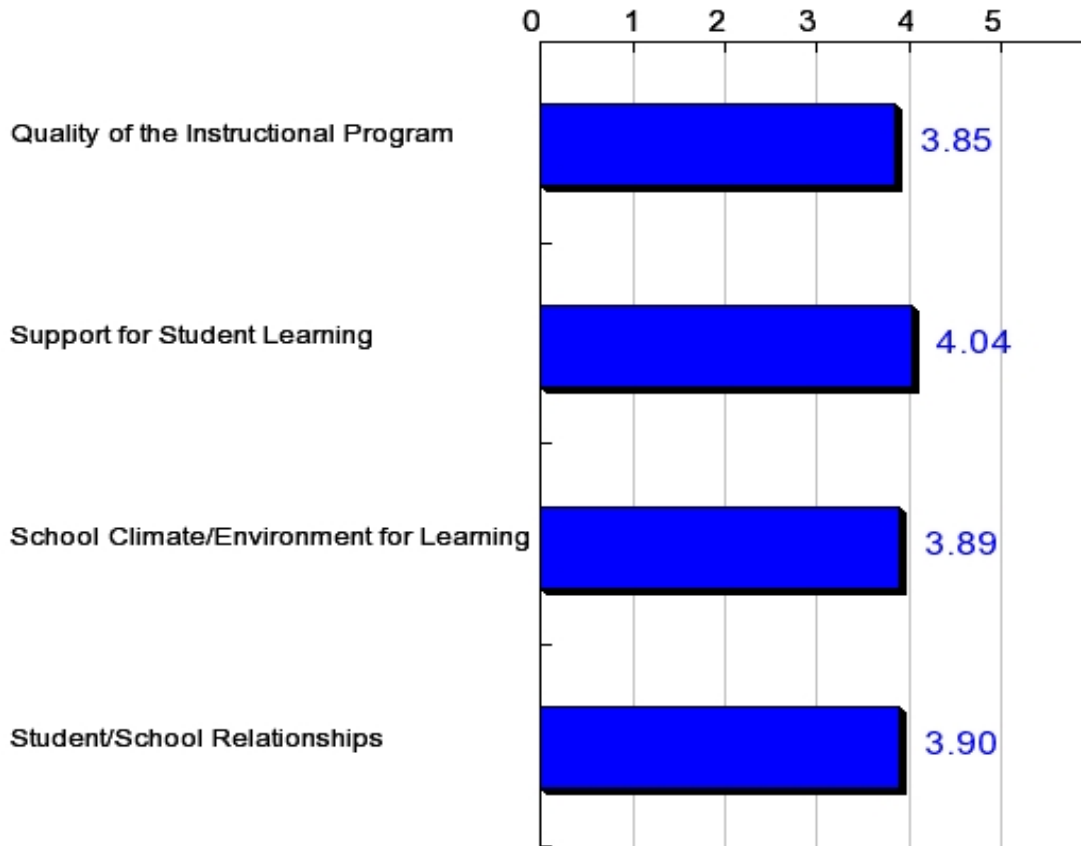

### Topic Averages

SA - Strongly Agree - 5  
 A - Agree - 4  
 N - Neutral - 3  
 D - Disagree - 2  
 SD - Strongly Disagree - 1  
 NA - Do Not Know/Not Applicable - No Weight

(Note: score of 3 or above indicates neutral to positive opinions.)