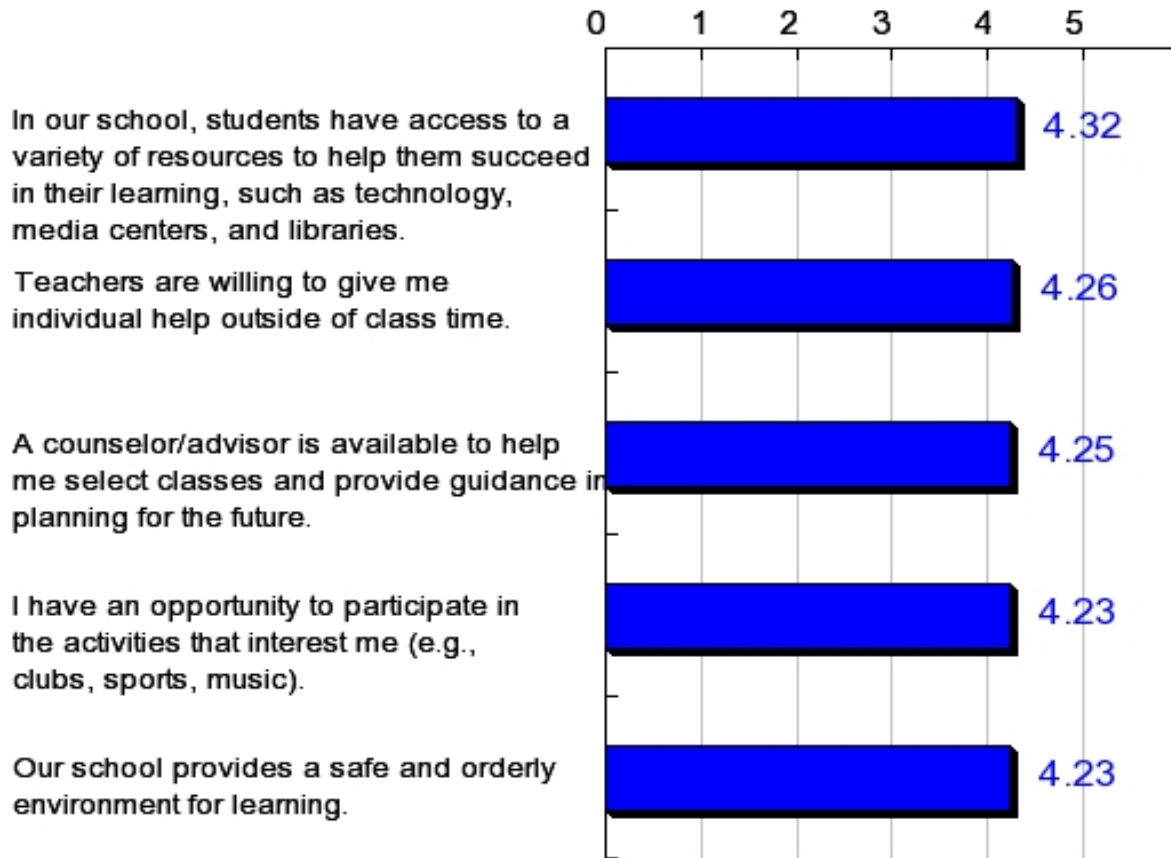

Top 5 Items

SA - Strongly Agree - 5
 A - Agree - 4
 N - Neutral - 3
 D - Disagree - 2
 SD - Strongly Disagree - 1
 NA - Do Not Know/Not Applicable - No Weight

(Note: score of 3 or above indicates neutral to positive opinions.)